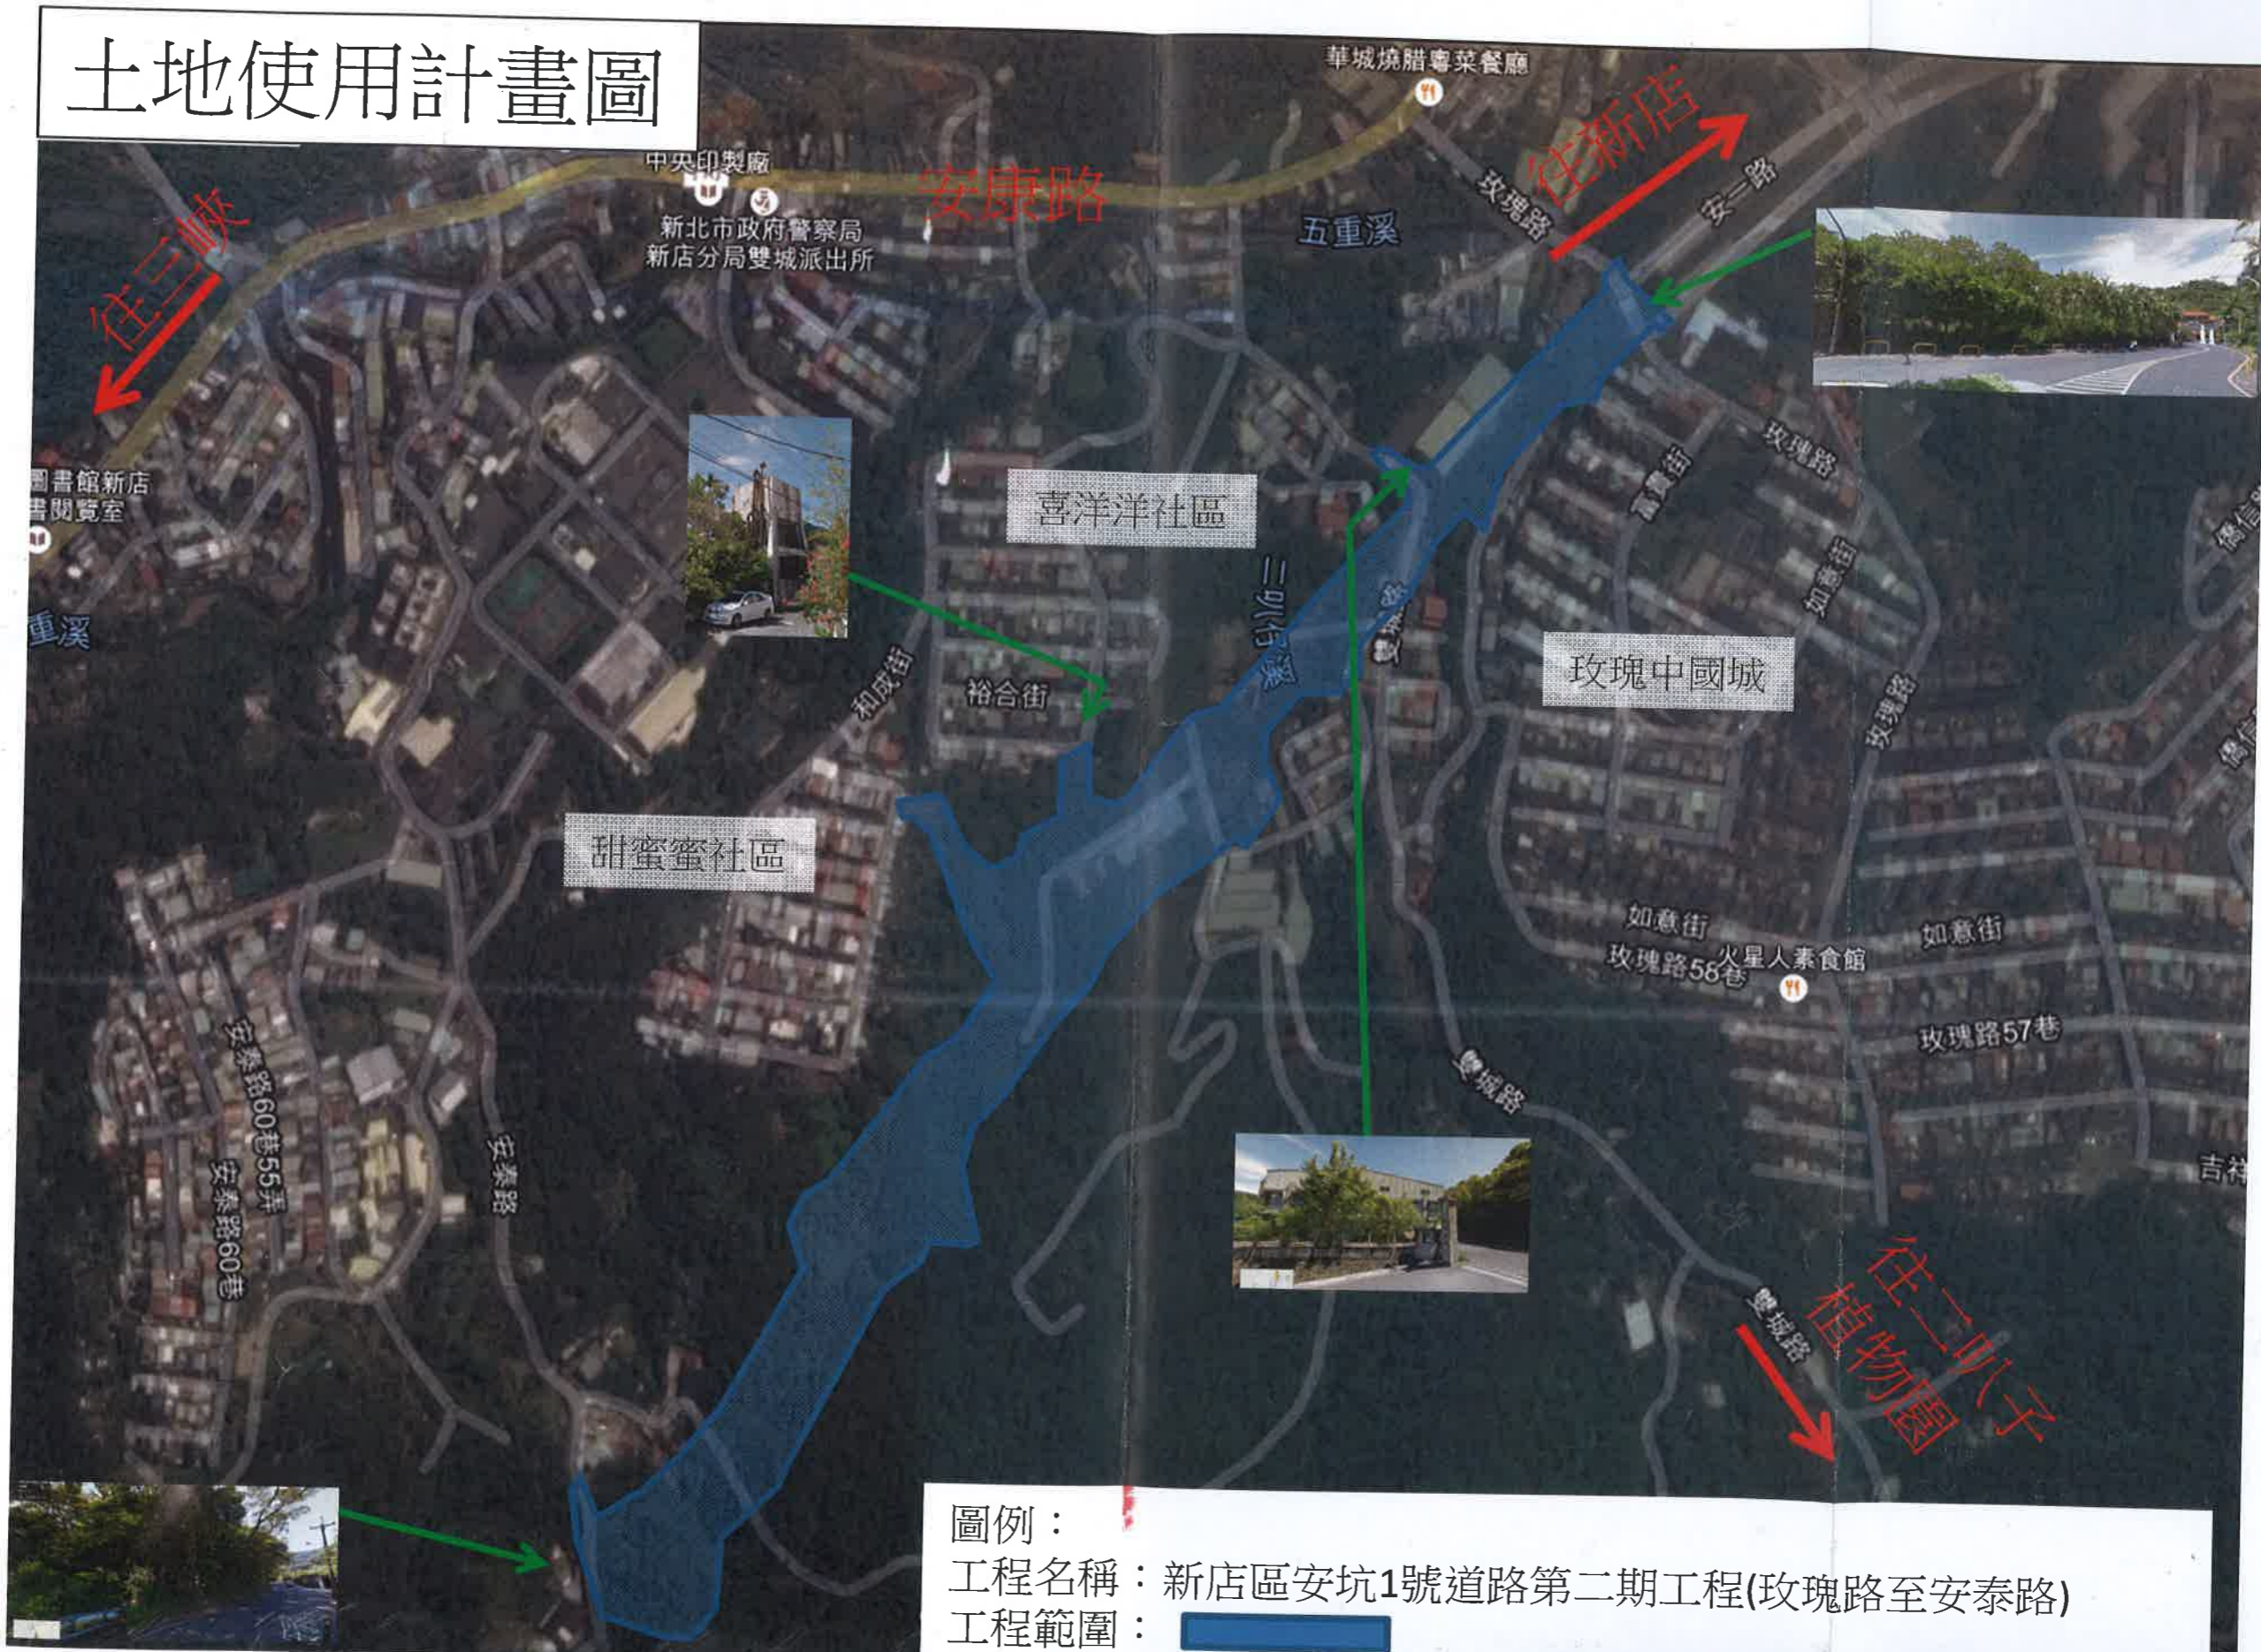

土地使用計畫圖

Several red official stamps are visible on the right side of the page, including one from the 'New Taipei City Planning Bureau' (新北市都市計畫局).

NO. 1

安坑一號道路範圍圖